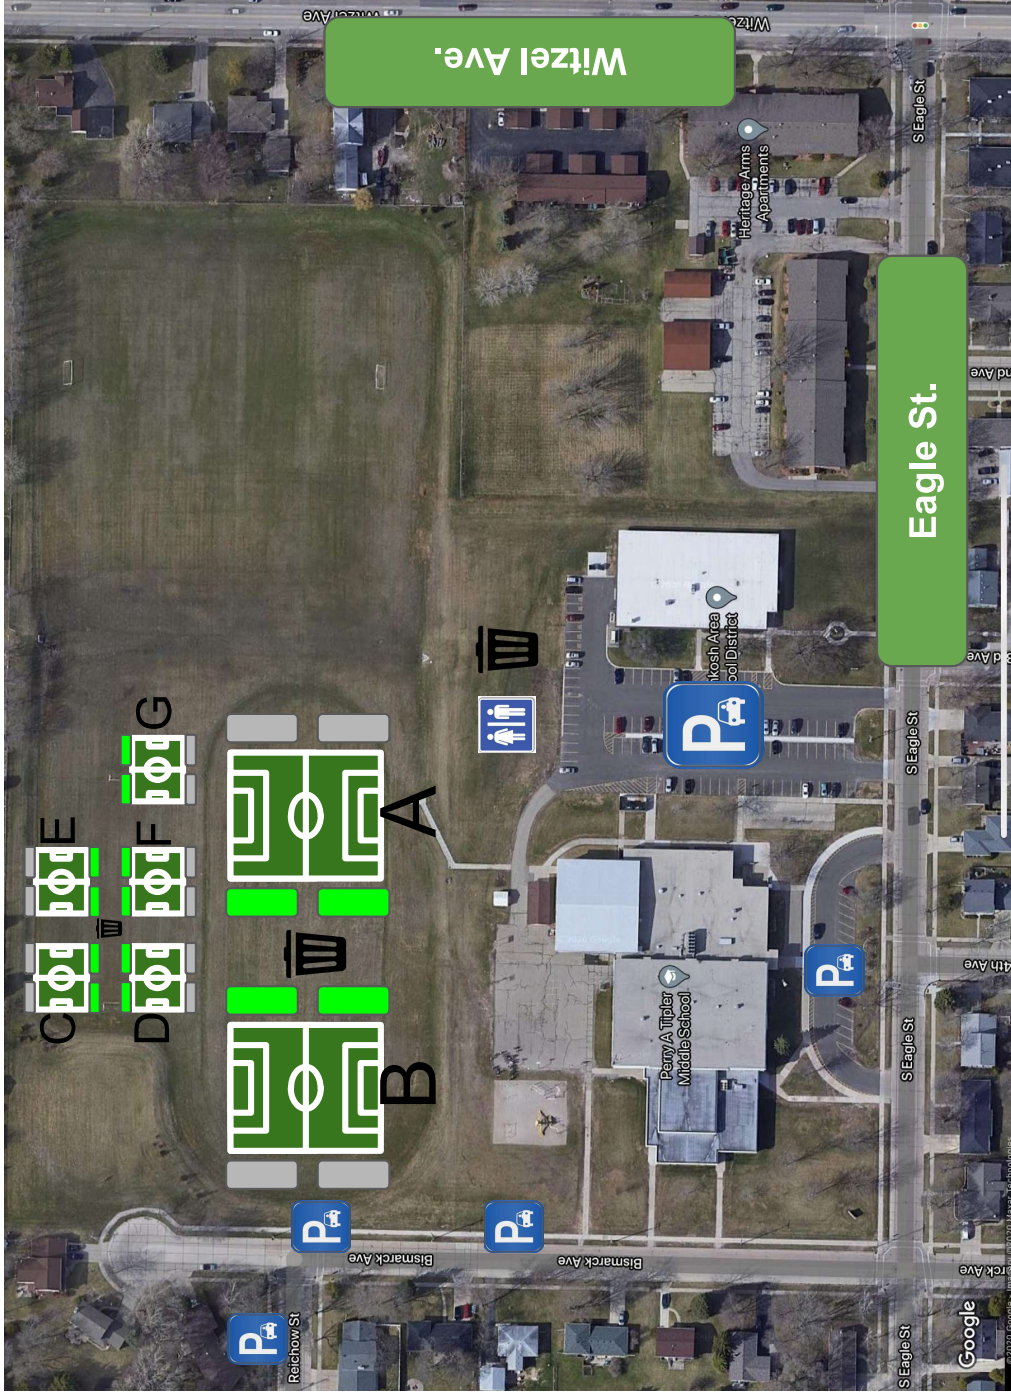

Oshkosh United Academy - Tipler Field Map

325 South Eagle Street, Oshkosh, WI 54902

Closer Look

When looking at the field...
players go right, parents go left.

Spectator Guidelines

- Masks are encouraged for spectators and required for coaches
- Check for symptoms before coming
- Limit attendance
- Stay at least six feet from other families at all times
- Stay ten feet away from the field